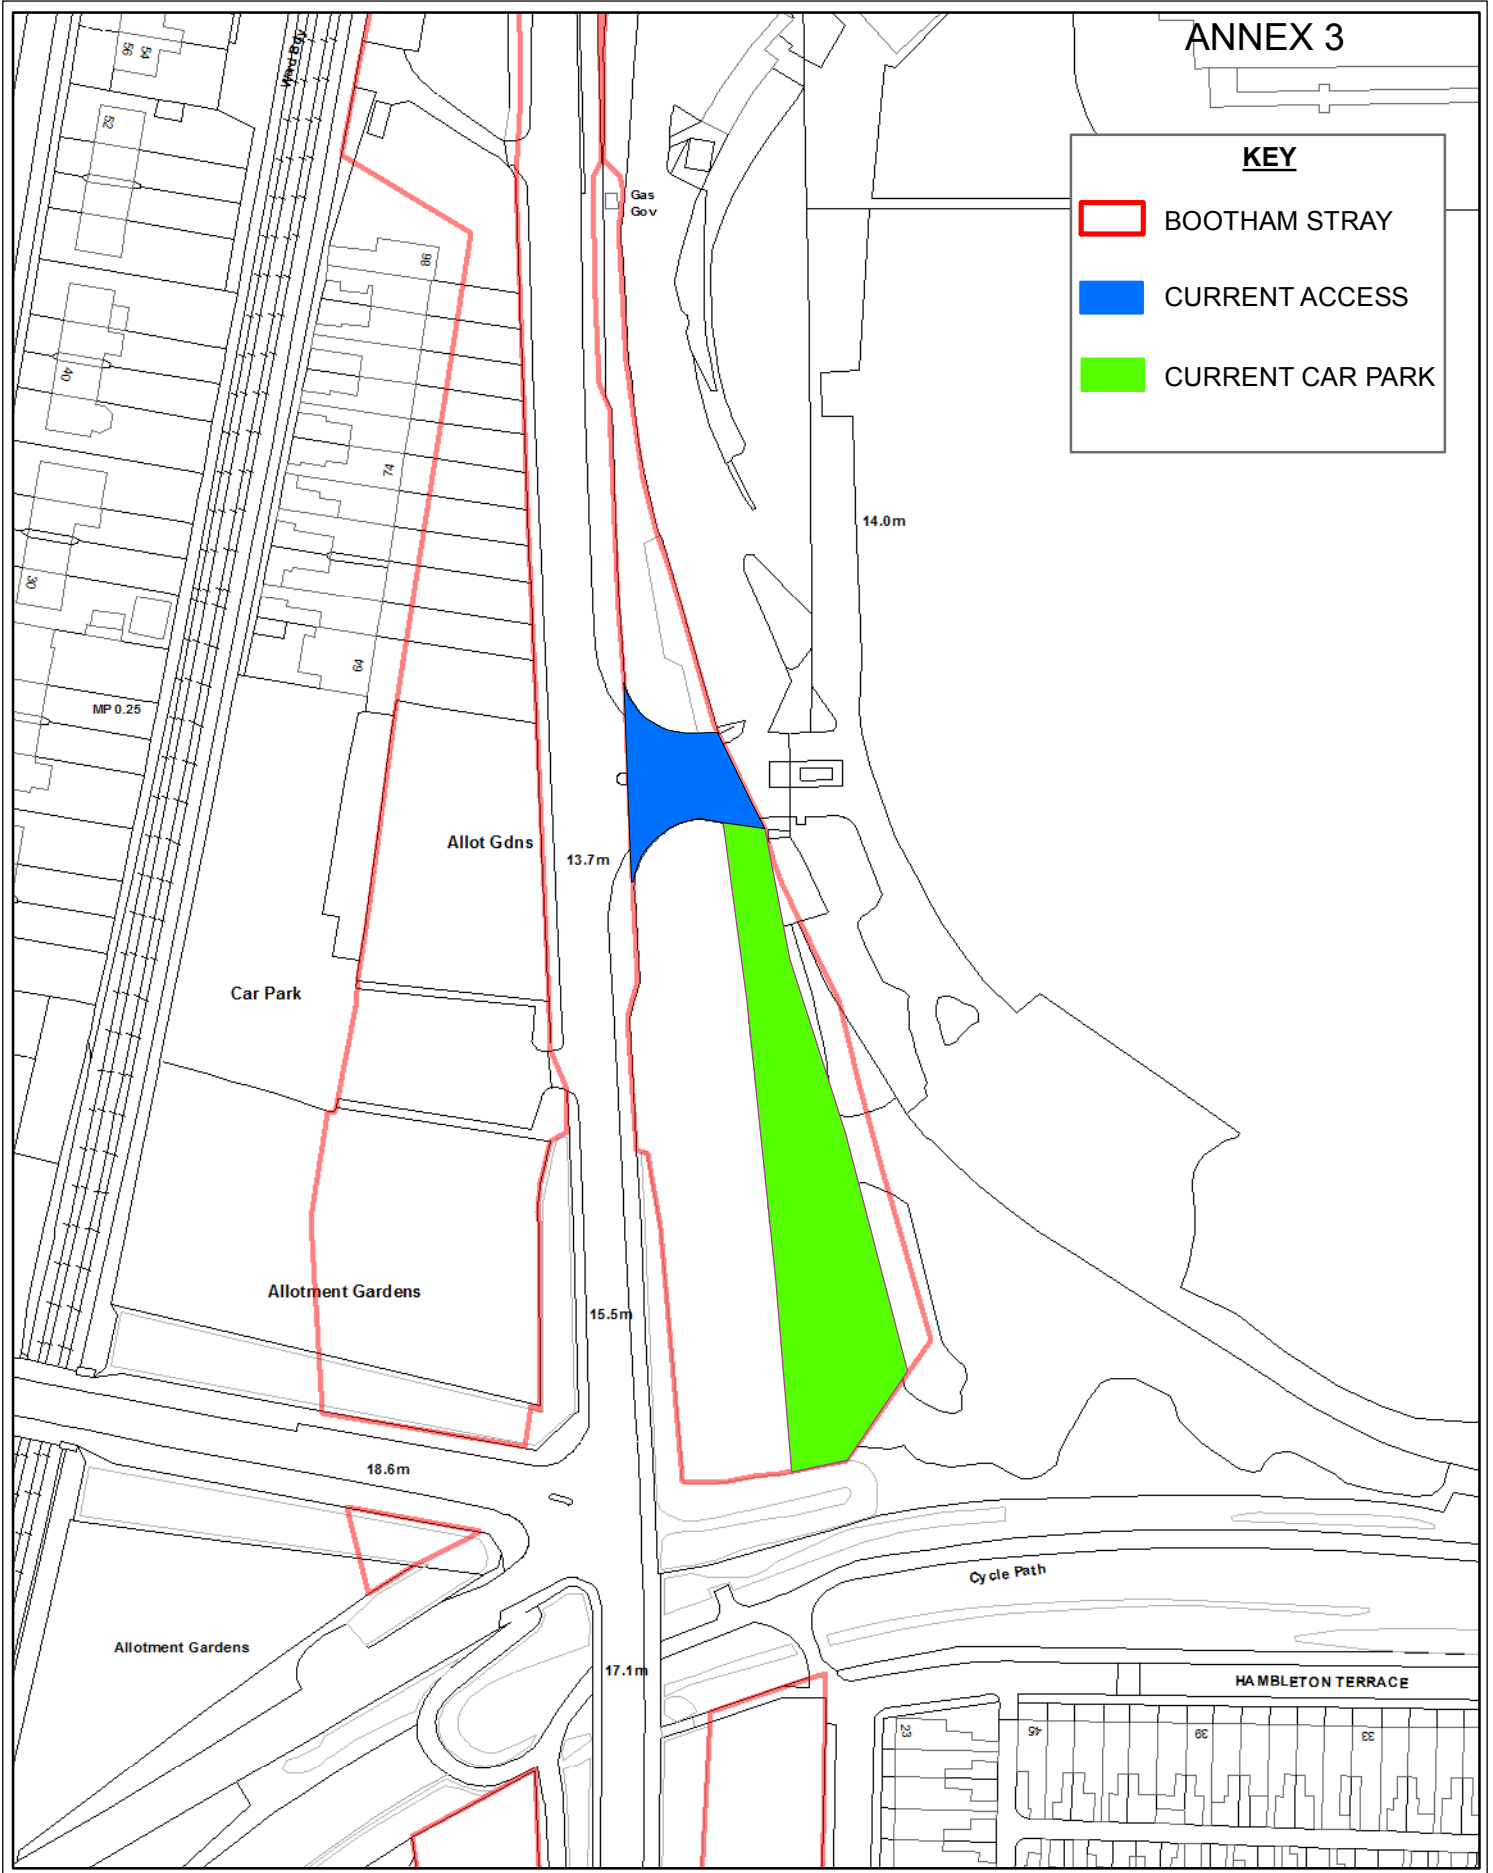

# ANNEX 3

**KEY**

-  BOOTHAM STRAY
-  CURRENT ACCESS
-  CURRENT CAR PARK

**Asset & Property Management**

## Bootham Stray Current Access & Car Park

SCALE 1:10,500      DRAWN BY: CC      DATE: 04/09/2018

Originating Group: **Asset & Property Management**      Drawing No. **E00079**

Reproduced from the Ordnance Survey with the permission of the Controller of Her Majesty's Stationery Office © Crown copyright. Unauthorised reproduction infringes Crown copyright and may lead to prosecution or civil proceedings. City of York Council 100020818

**KEY**

- BOOTHAM STRAY
- CURRENT ACCESS
- CURRENT CAR PARK

**Asset & Property Management**

## Bootham Stray Current Access & Car Park

SCALE 1:1,250      DRAWN BY: CC      DATE: 04/09/2018

Originating Group: **Asset & Property Management**

Drawing No. **E00079**

Reproduced from the Ordnance Survey with the permission of the Controller of Her Majesty's Stationery Office © Crown copyright. Unauthorised reproduction infringes Crown copyright and may lead to prosecution or civil proceedings. City of York Council 100020818