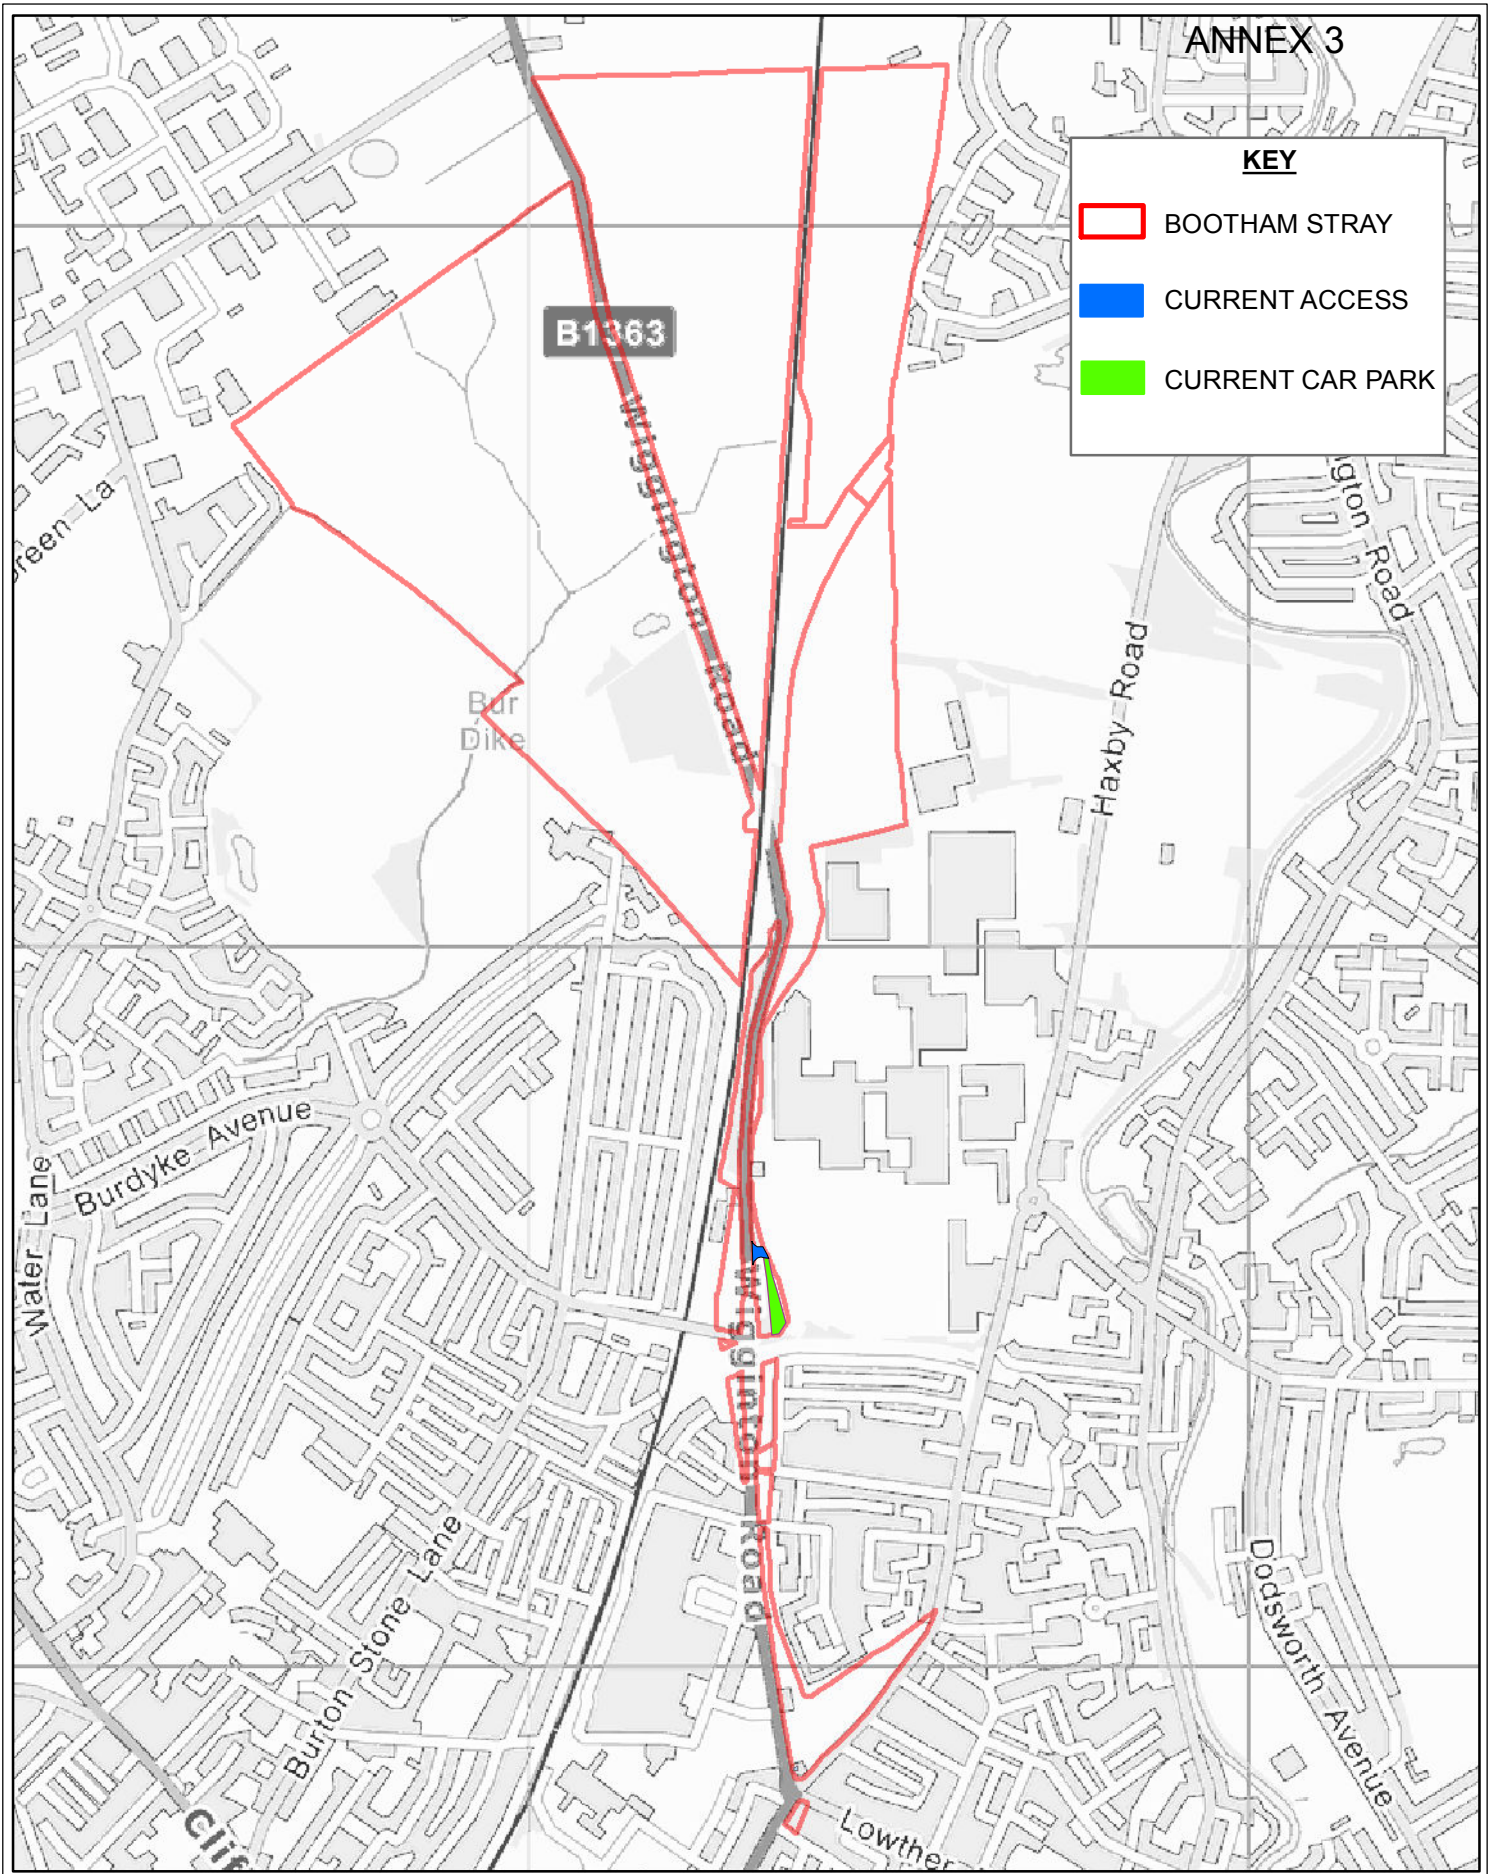

# ANNEX 3

**KEY**

-  BOOTHAM STRAY
-  CURRENT ACCESS
-  CURRENT CAR PARK

**Asset & Property Management**

## Bootham Stray Current Access & Car Park

SCALE 1:10,500      DRAWN BY: CC      DATE: 04/09/2018

Originating Group: **Asset & Property Management**      Drawing No. **E00079**

Reproduced from the Ordnance Survey with the permission of the Controller of Her Majesty's Stationery Office © Crown copyright. Unauthorised reproduction infringes Crown copyright and may lead to prosecution or civil proceedings. City of York Council 100020818

**KEY**

- BOOTHAM STRAY
- CURRENT ACCESS
- CURRENT CAR PARK

**Asset & Property Management**

## Bootham Stray Current Access & Car Park

SCALE 1:1,250      DRAWN BY: CC      DATE: 04/09/2018

Originating Group: **Asset & Property Management**

Drawing No. **E00079**

Reproduced from the Ordnance Survey with the permission of the Controller of Her Majesty's Stationery Office © Crown copyright. Unauthorised reproduction infringes Crown copyright and may lead to prosecution or civil proceedings. City of York Council 100020818